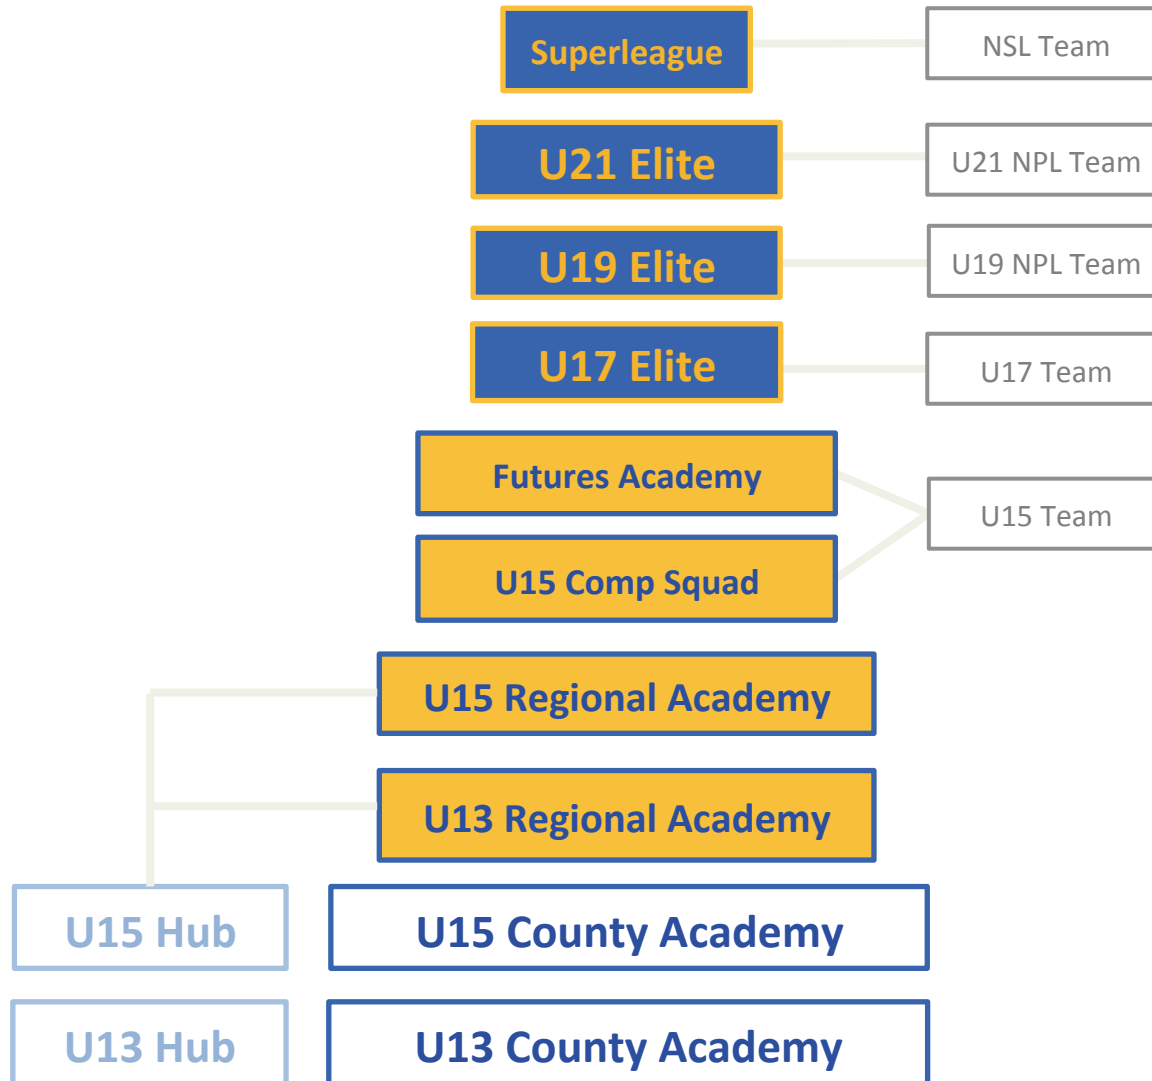

Performance Pathway

2019-2020

Selection Process

Superleague:

- Recruited and contracted by Head Coach and Director of Netball

Teams:

- Via performance in training sessions and informal match play

Elite and Futures Academies:

Regional Academies:

- Nomination by hub coach to attend training/trial
- Nomination from County/Satellite Academy coach to attend training/trial
- Invited by a Rhinos Scout following identification during match play (could include school/club/hub play days/county festival)
- Through online application for players unable to access opportunities above. Criteria must be met

When are trials for the 2020-21 season?

- The Elite and Futures Academy trials will take place in September (Date TBC). Dates will be communicated and advertised in due course. The trial is an open application for any player to attend in the U17 and U19 age group.