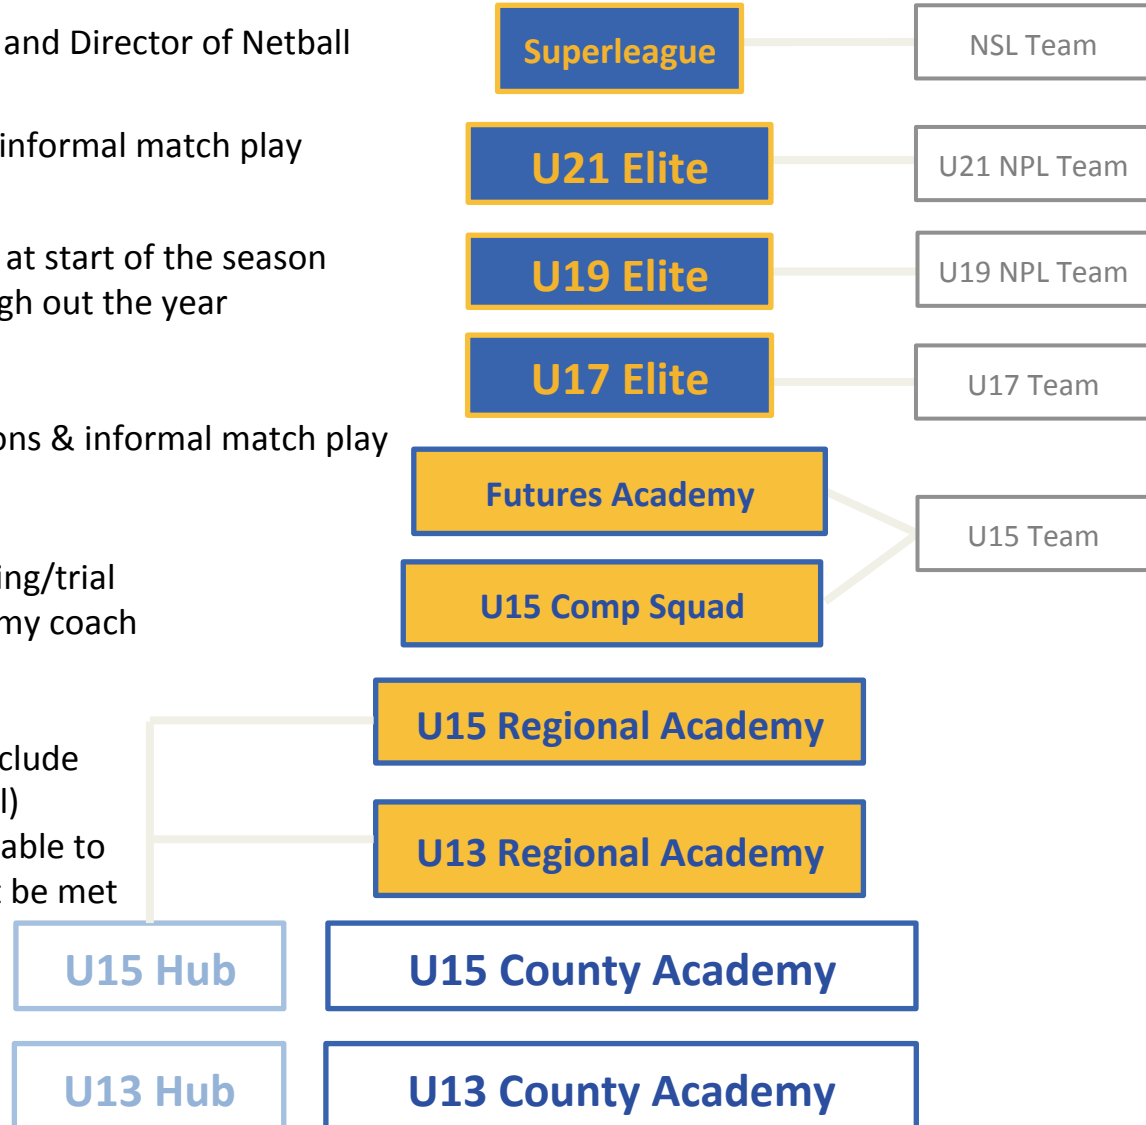

Selection Process

Superleague:

- Recruited and contracted by Head Coach and Director of Netball

Teams:

- Via performance in training sessions and informal match play

Elite and Futures Academies:

- Through open trial via online registration at start of the season
- Invited by Rhinos Scout to sessions through out the year

U15 Comp Squad:

- Via performance in Rhinos training sessions & informal match play

Regional Academies:

- Nomination by hub coach to attend training/trial
- Nomination from County/Satellite Academy coach to attend training/trial
- Invited by a Rhinos Scout following identification during match play (could include school/club/hub play days/county festival)
- Through online application for players unable to access opportunities above. Criteria must be met

Hubs and County/Satellite Academies:

- Through trial via online registration